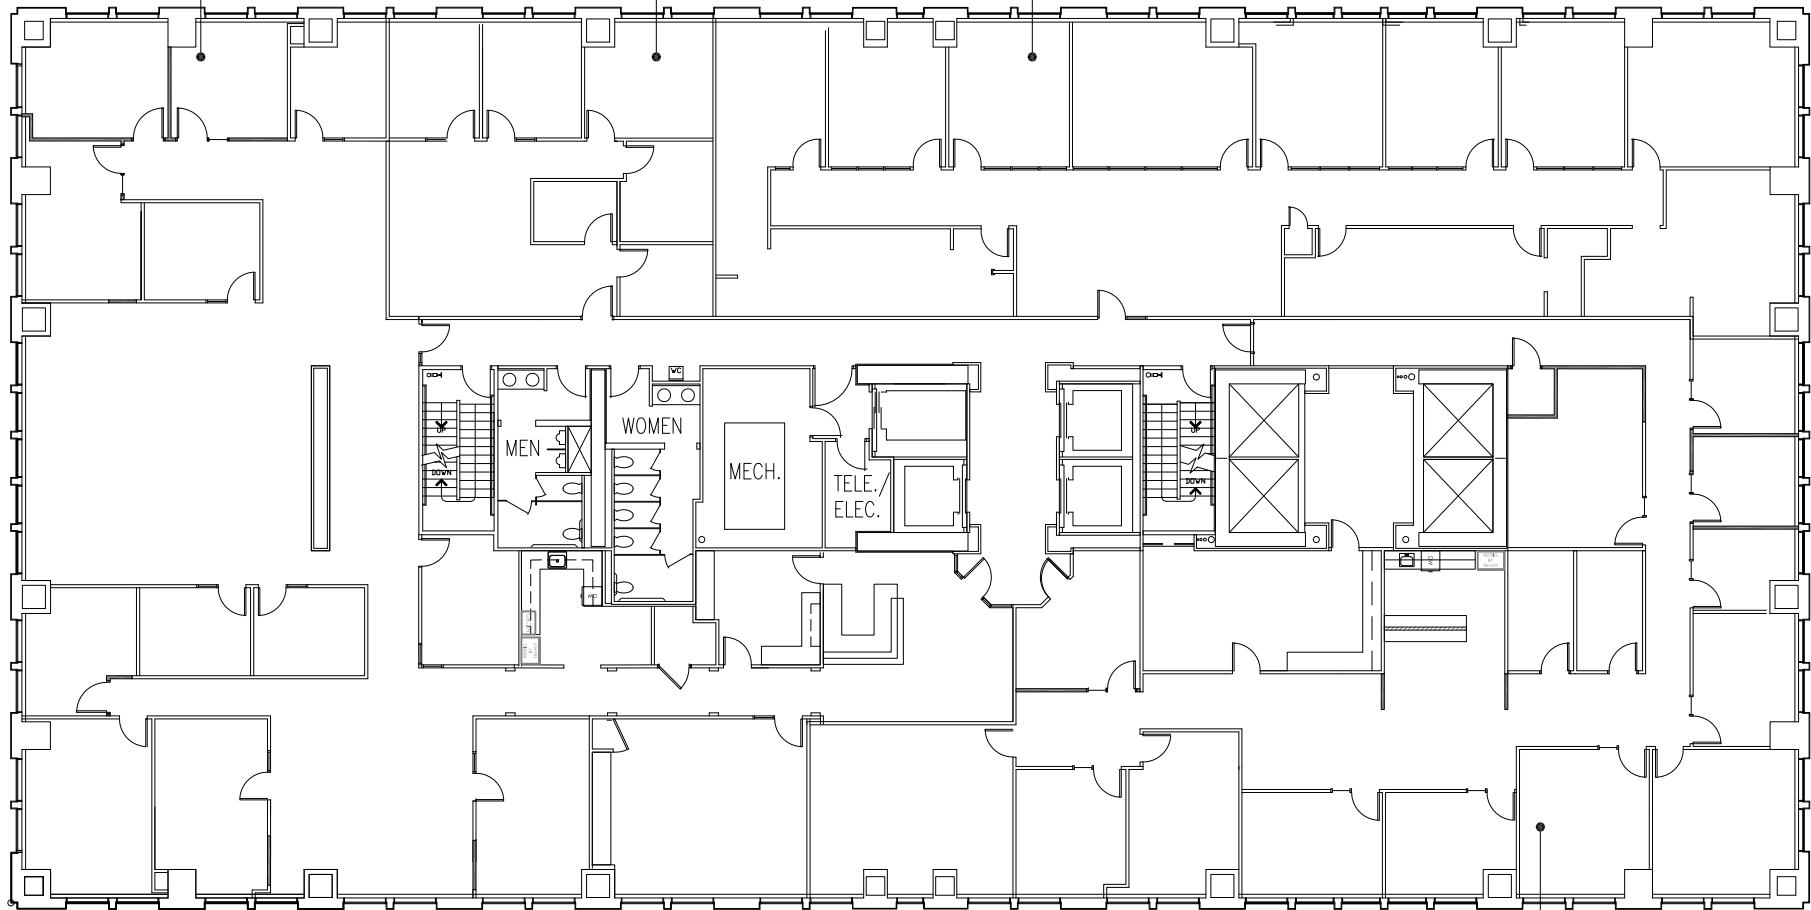

CERTUS
SUITE 1010
6,760 RSF

AVAILABLE
SUITE 1050
1,372 RSF

AVAILABLE
SUITE 1000
4,380 RSF

NCIGF
SUITE 1020
5,400 RSF

10TH FLOOR

300 NORTH MERIDIAN | INDIANAPOLIS, IN 46204