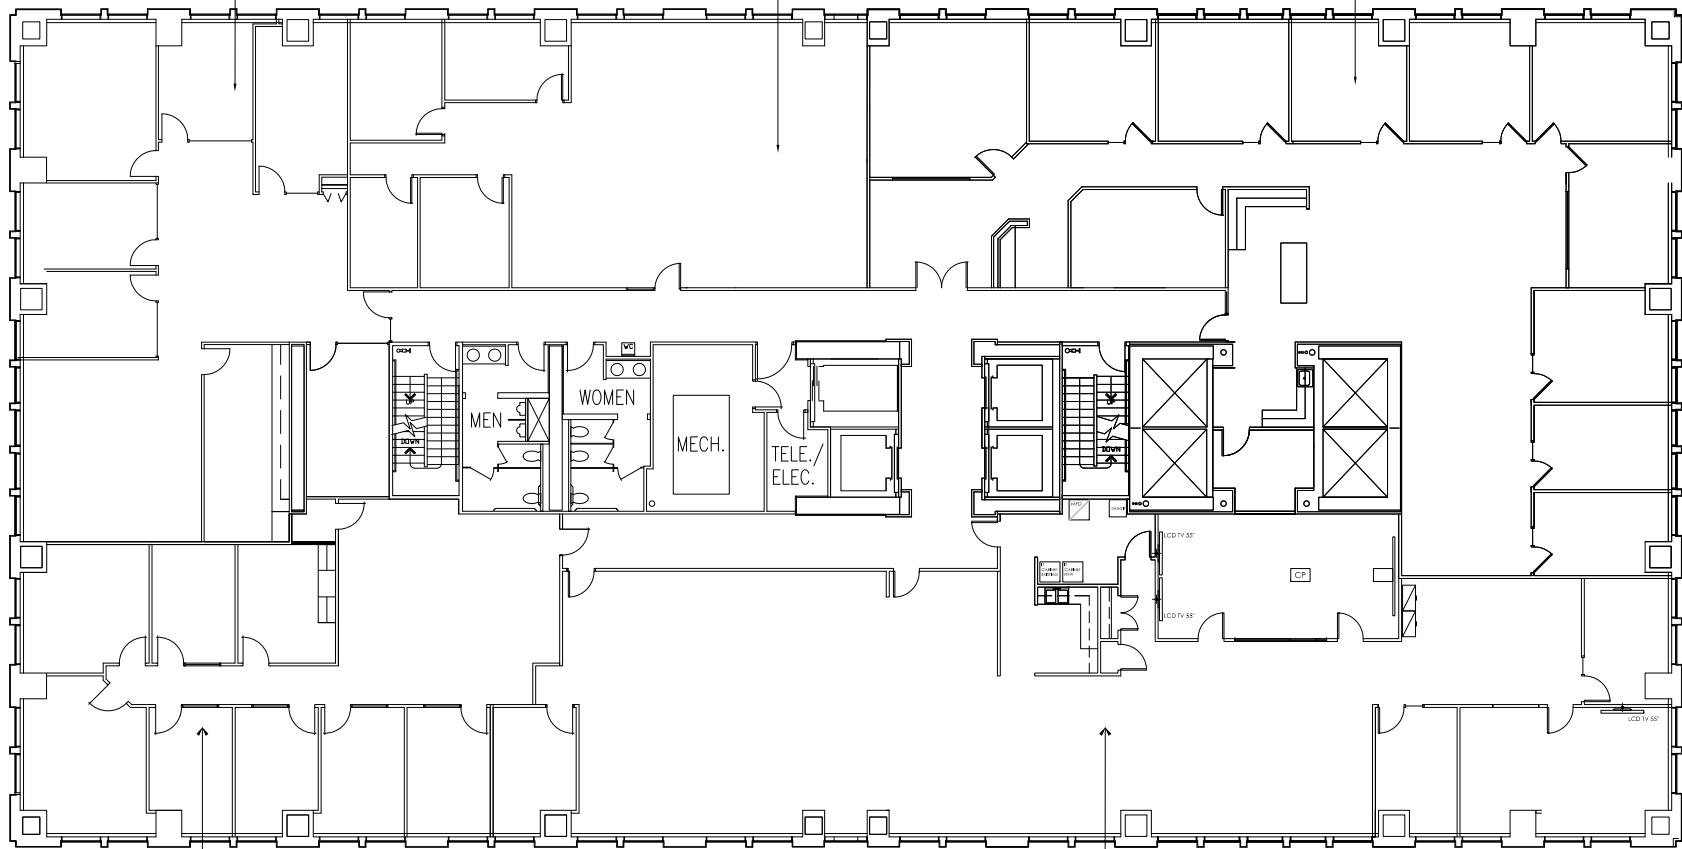

HILL, KNOTTS &
GOLDMAN, LLC
SUITE 1290
2,827 R.S.F.

AVAILABLE
SUITE 1260
2,278 R.S.F.

ASSOCIATED BANK
SUITE 1200
5,102 R.S.F.

HAYS COMPANIES
SUITE 1250
2,559 R.S.F.

DIRECT ENERY
SUITE 1220
5,275 R.S.F.

12TH FLOOR