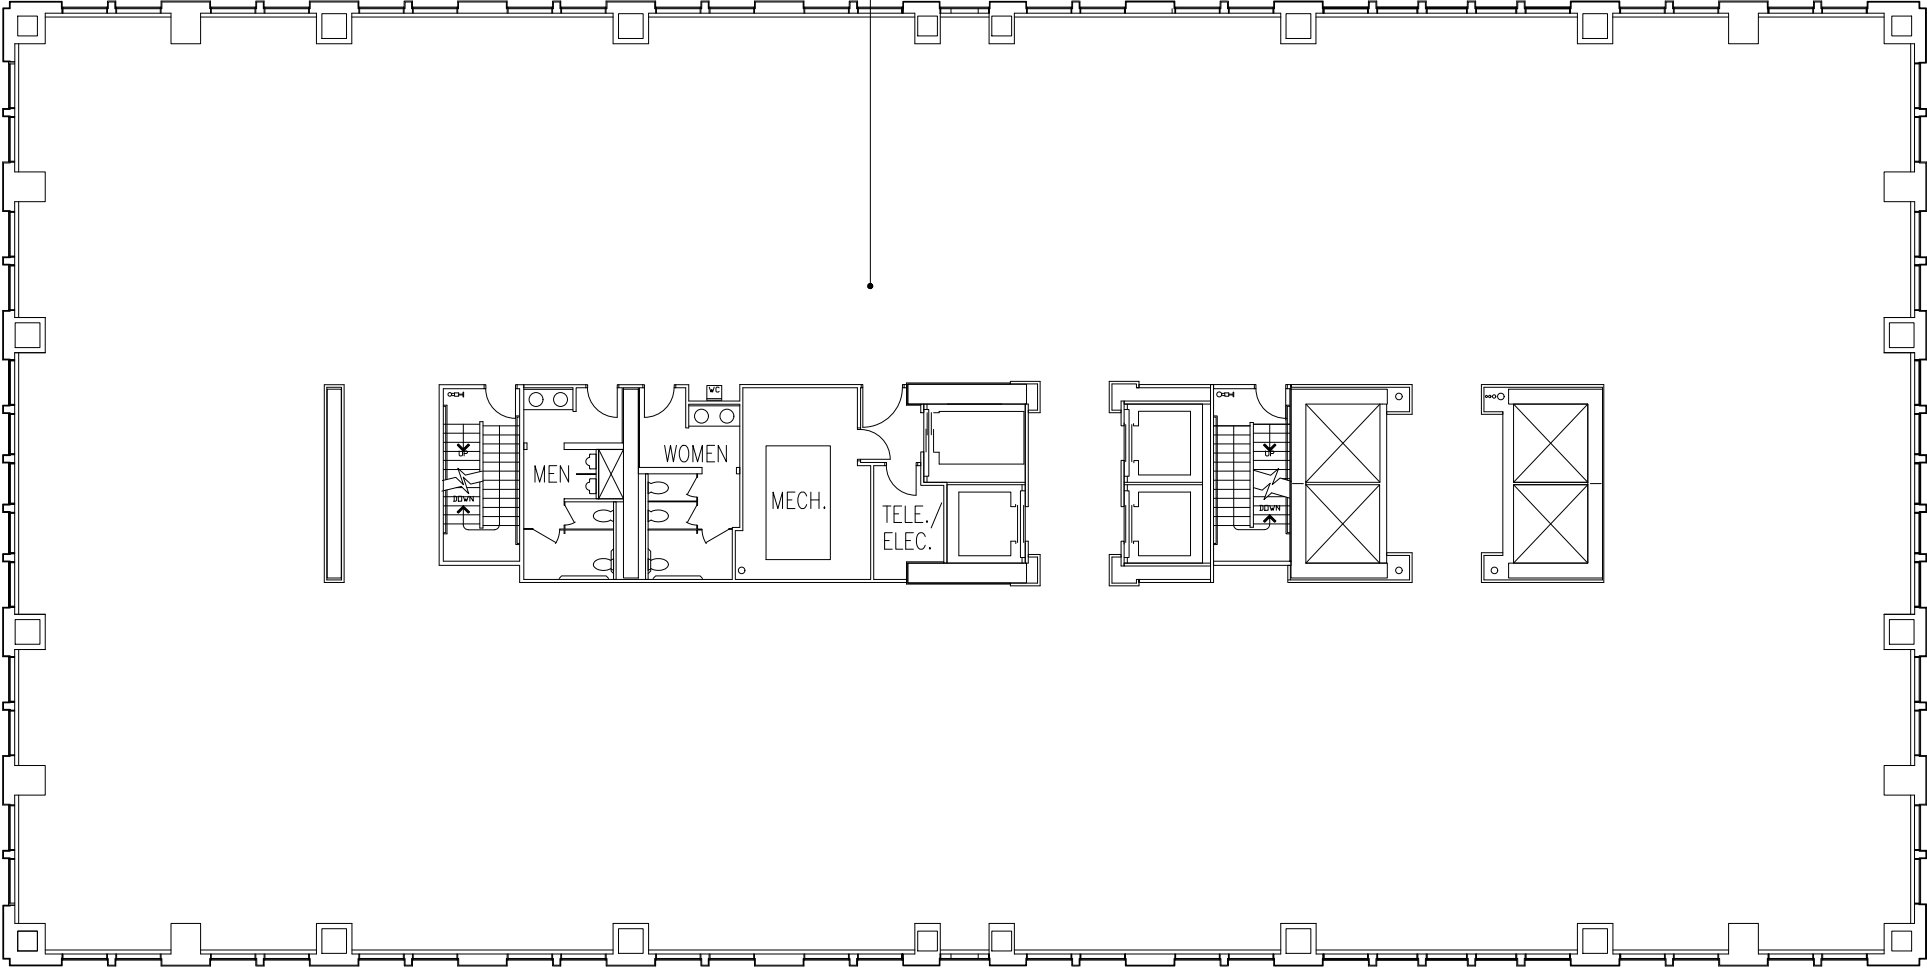

**AVAILABLE**

SUITE 150

18,629 R.S.F.

**15TH FLOOR**

300 NORTH MERIDIAN  
INDIANAPOLIS, INDIANA