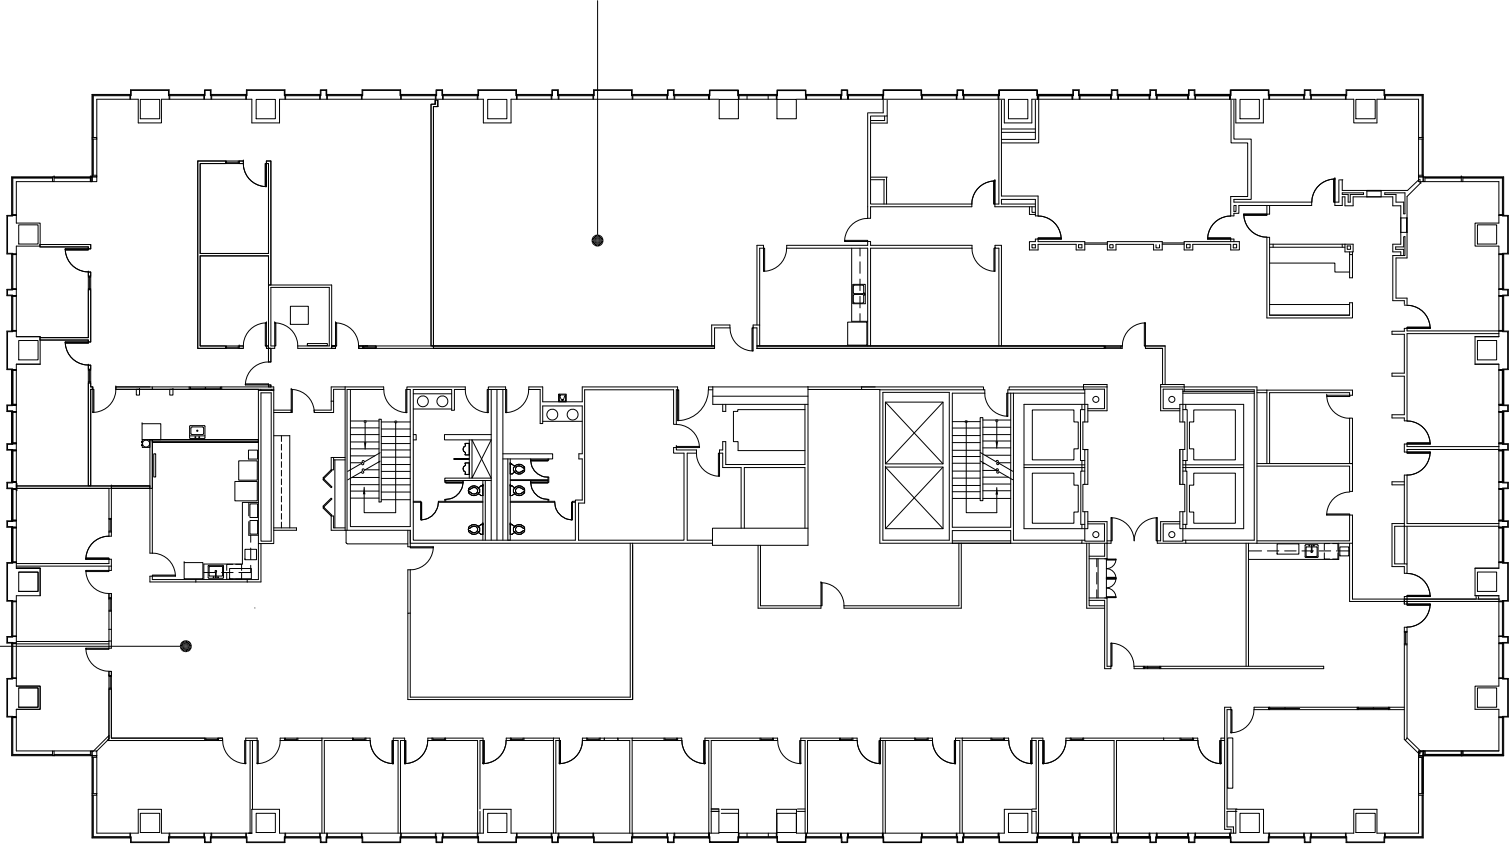

HIGH POINT GLOBAL
SUITE 1750
6,213 RSF

AVAILABLE
SUITE 1700
11,355 RSF