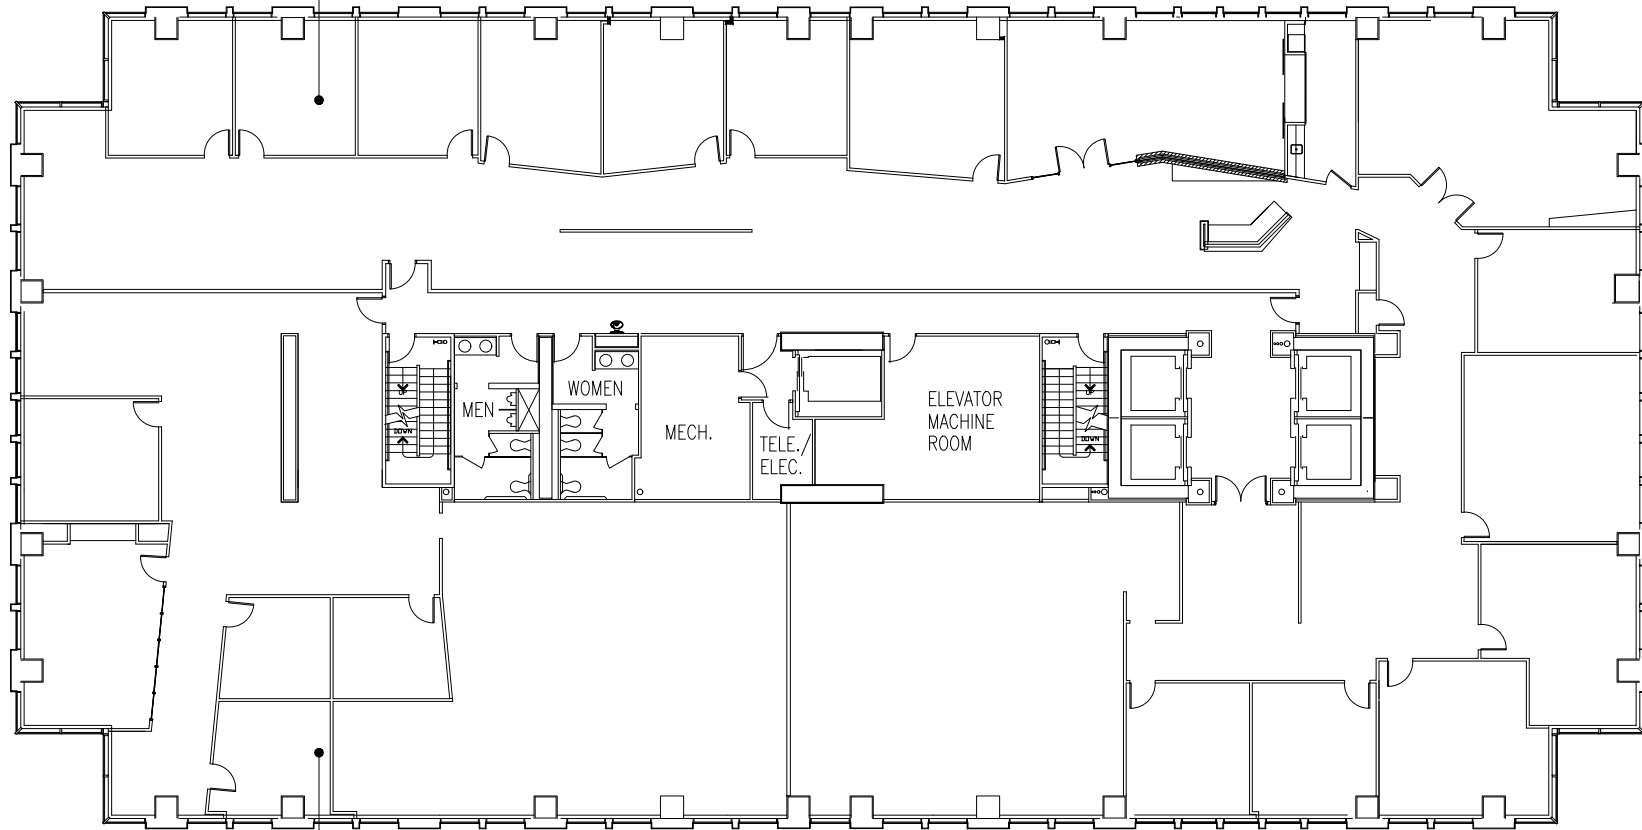

AVAILABLE

SUITE 1800
12,016 R.S.F.

FAEGRE

SUITE 1850
5,018 R.S.F.

18TH FLOOR

300 NORTH MERIDIAN
INDIANAPOLIS, INDIANA