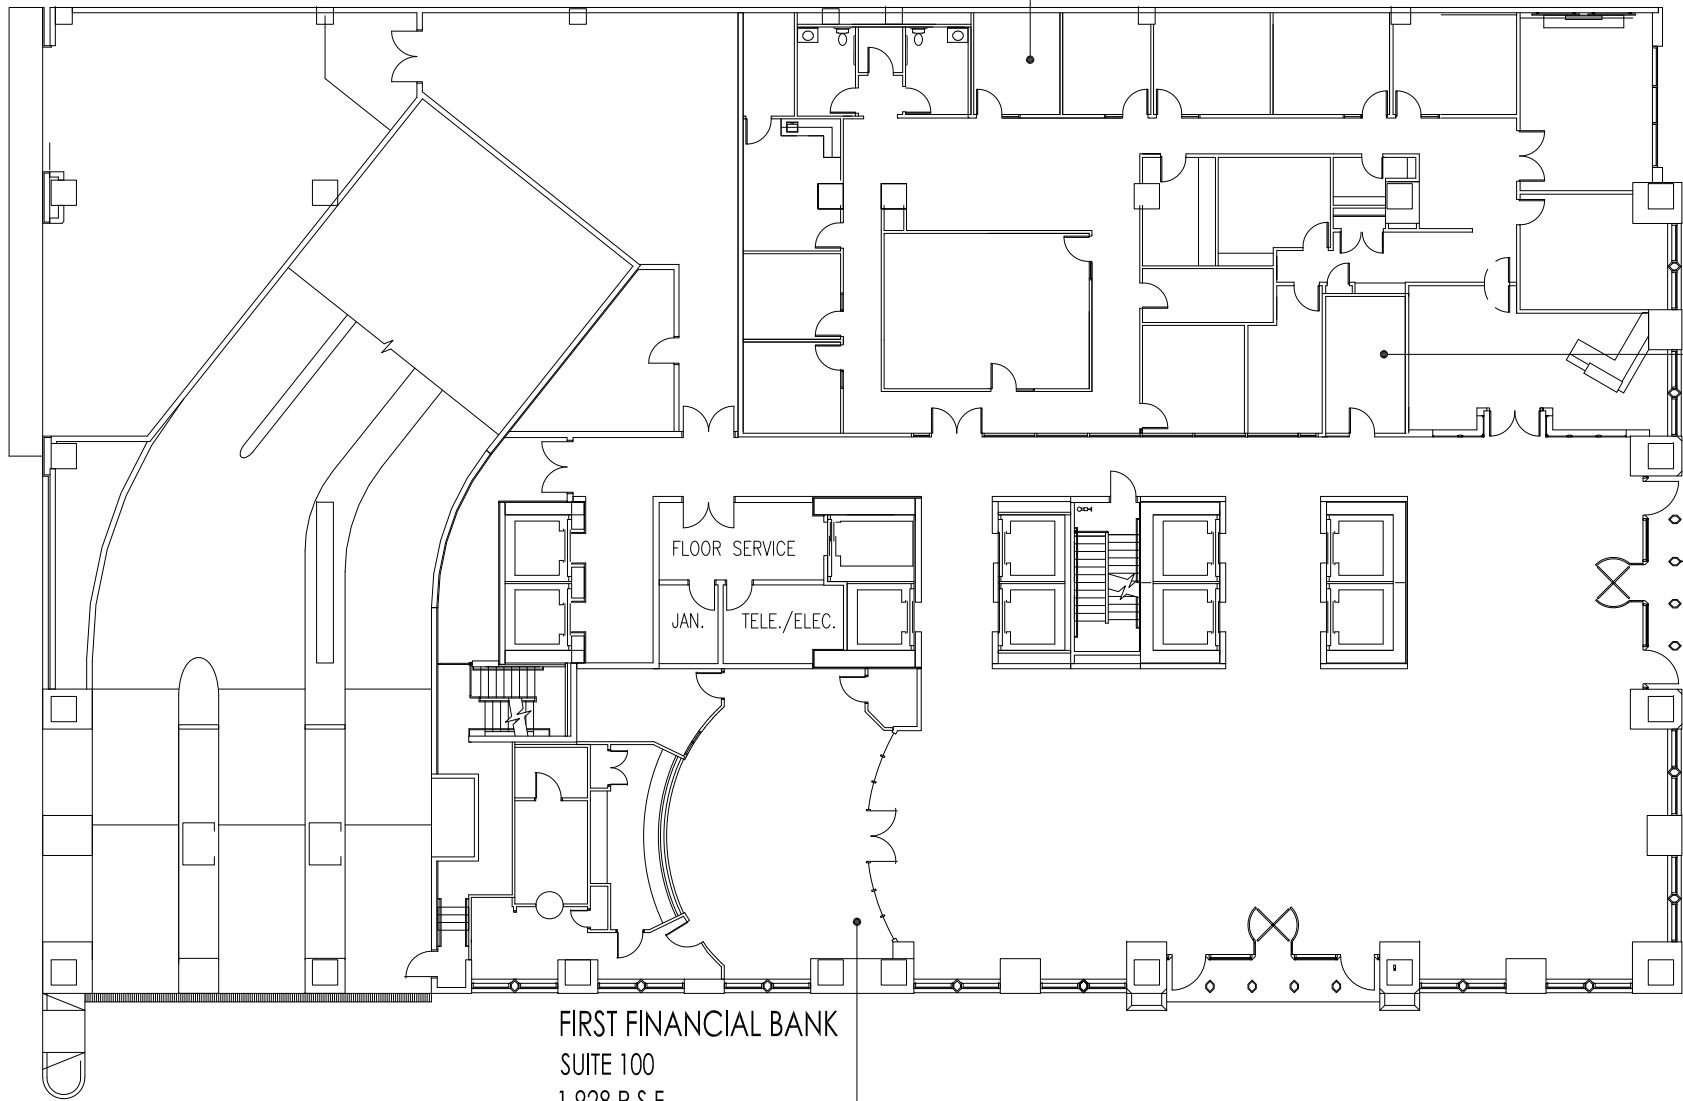

AVAILABLE
SUITE 190
6,186 R.S.F.

VENDOR
188 R.S.F.

1ST FLOOR

300 NORTH MERIDIAN
INDIANAPOLIS, INDIANA