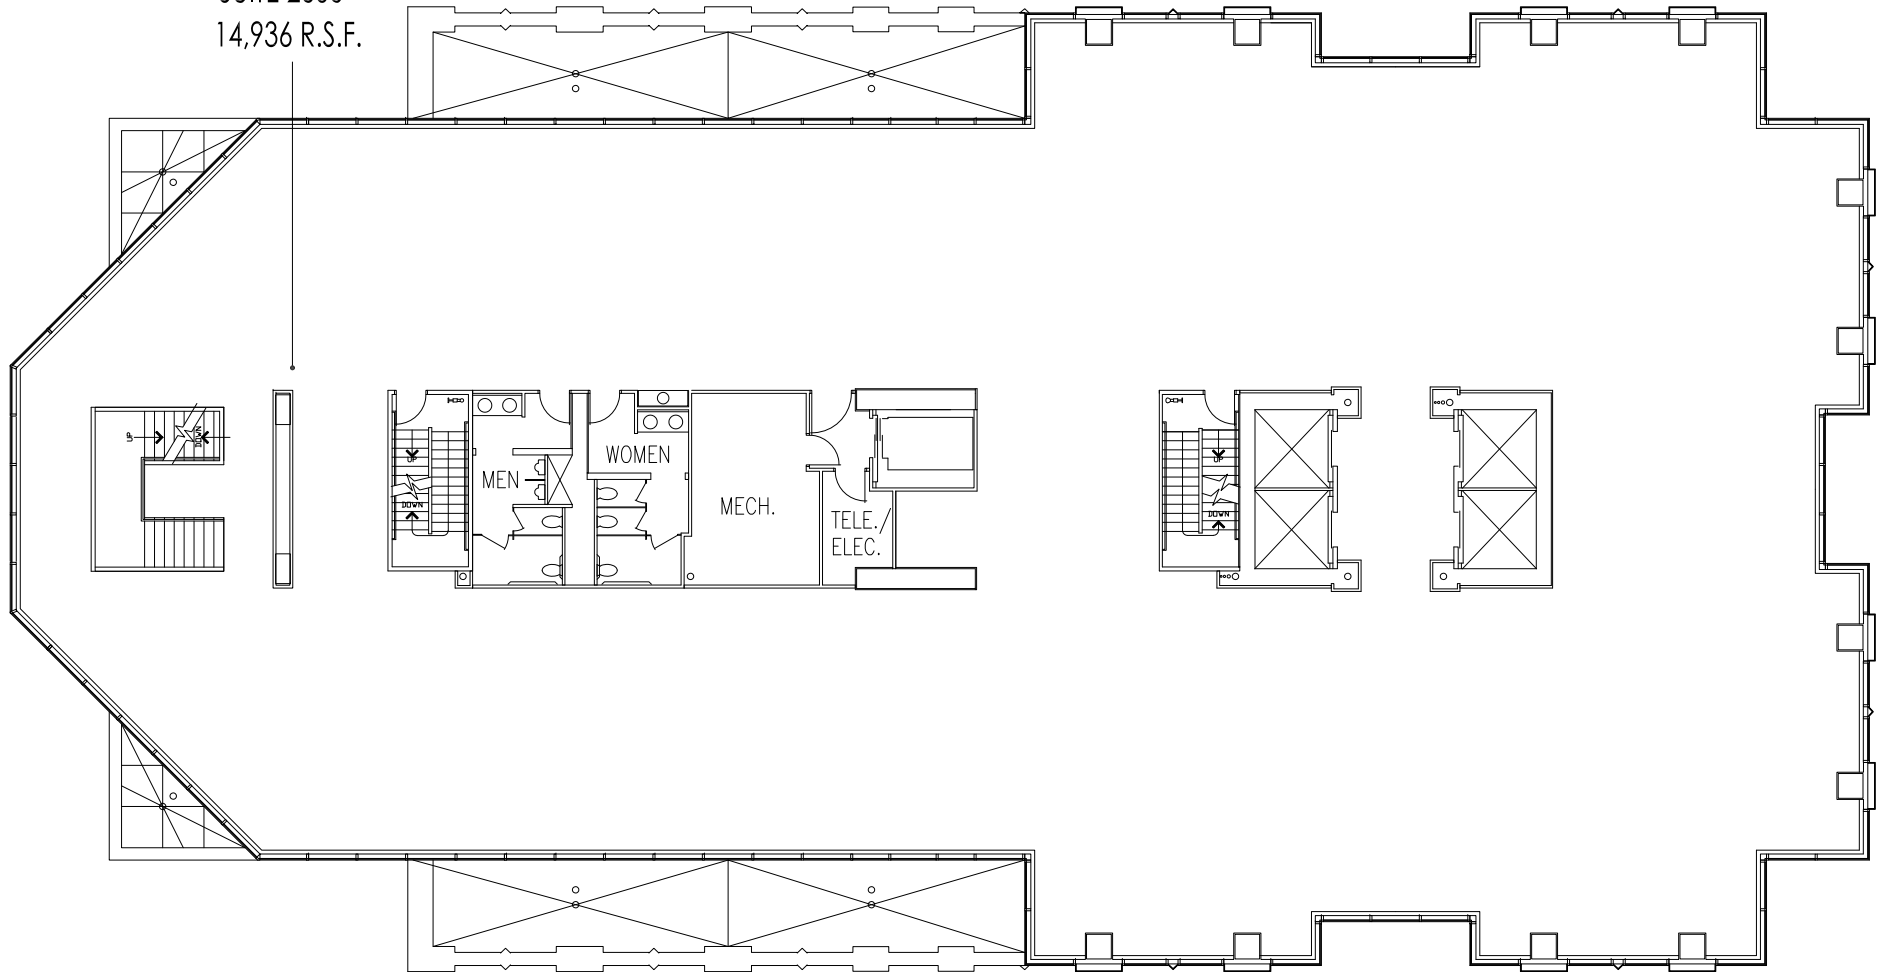

AVAILABLE
SUITE 2600
14,936 R.S.F.

26TH FLOOR

300 NORTH MERIDIAN
INDIANAPOLIS, INDIANA