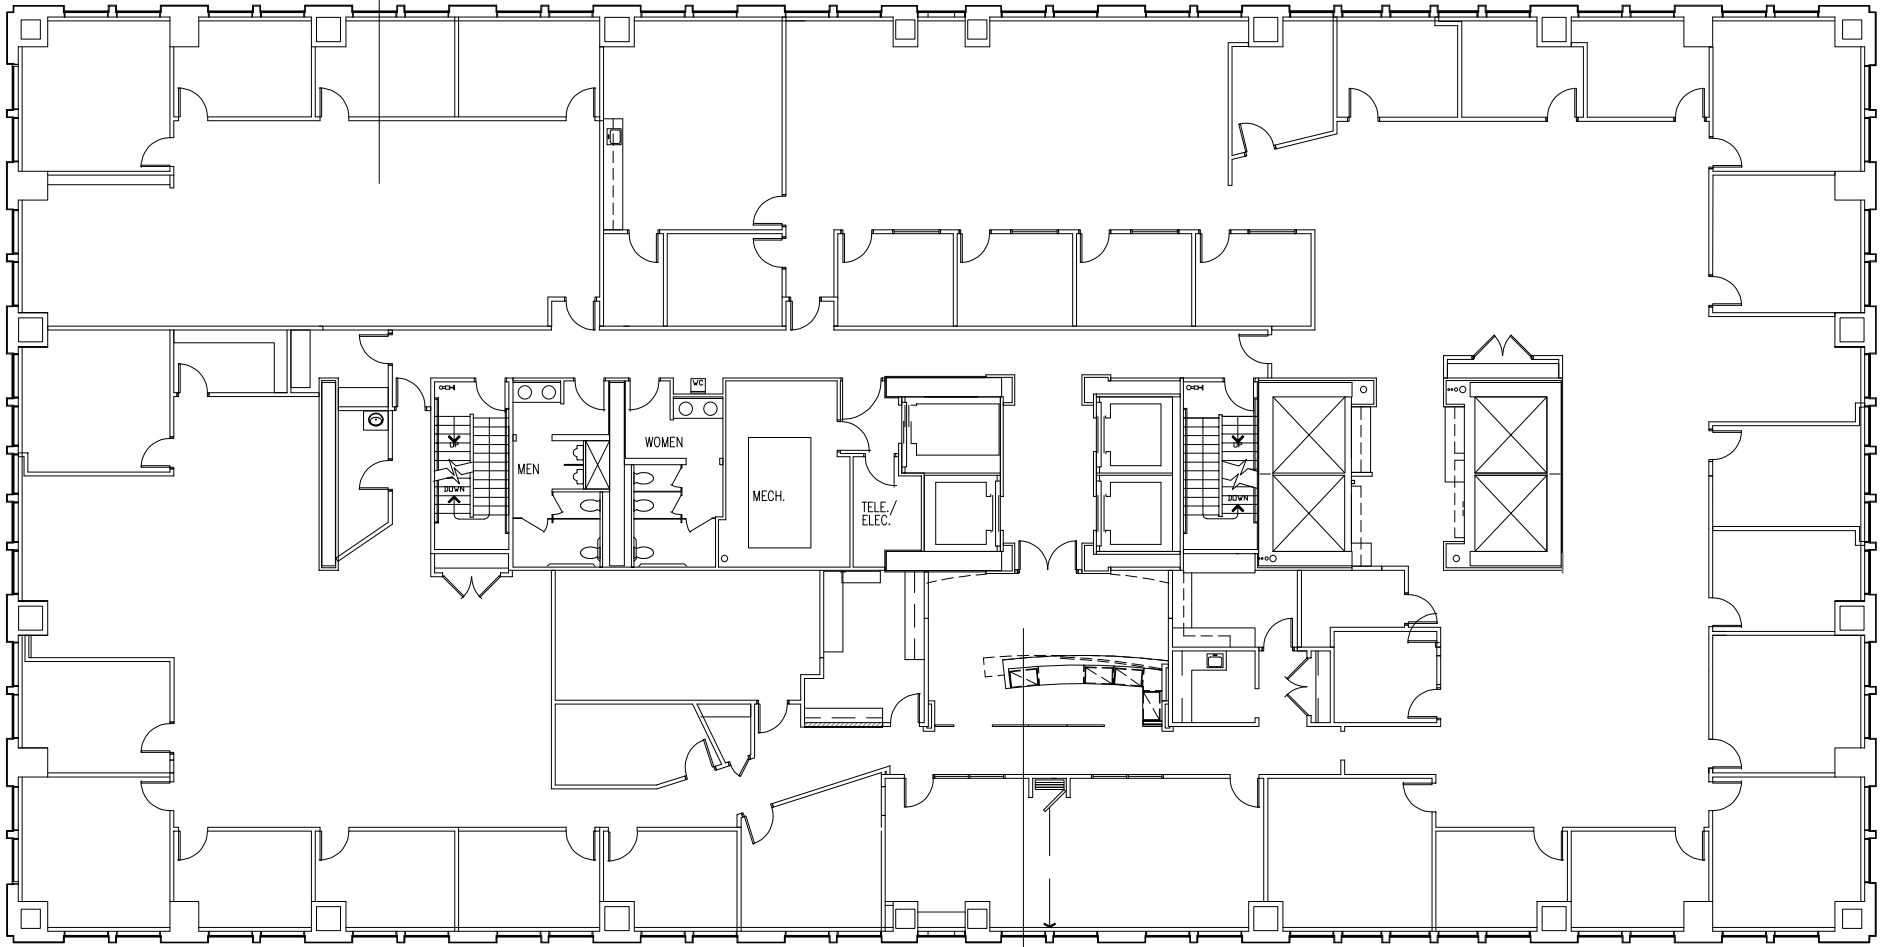

AVAILABLE
SUITE 1150
2,272 RSF
2,011 USF

AVAILABLE
SUITE 1100
15,783 RSF
13,967 USF

11TH FLOOR

300 NORTH MERIDIAN | INDIANAPOLIS, IN 46204