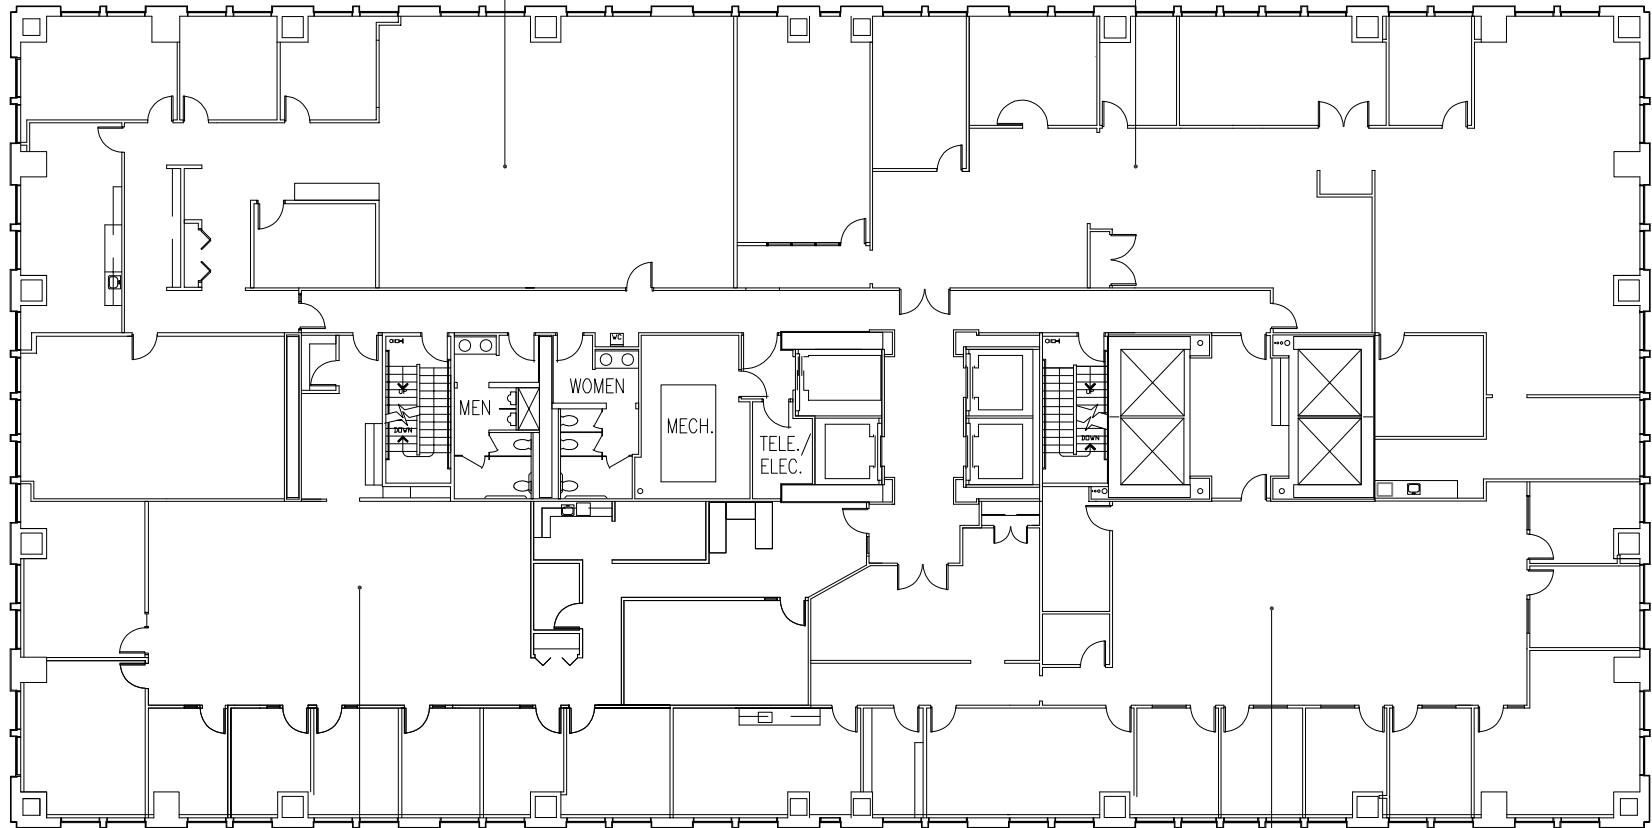

**BIT-CO**  
SUITE 910  
4,078 RSF

**BANK OF NEW YORK**  
SUITE 920  
4,938 RSF

**PREMIER CAPITAL**  
SUITE 990  
4,092 RSF

**AVAILABLE**  
SUITE 950  
4,692 RSF

# 9TH FLOOR

300 NORTH MERIDIAN | INDIANAPOLIS, IN 46204

SCALE: NTS

DATE: 11.02.21