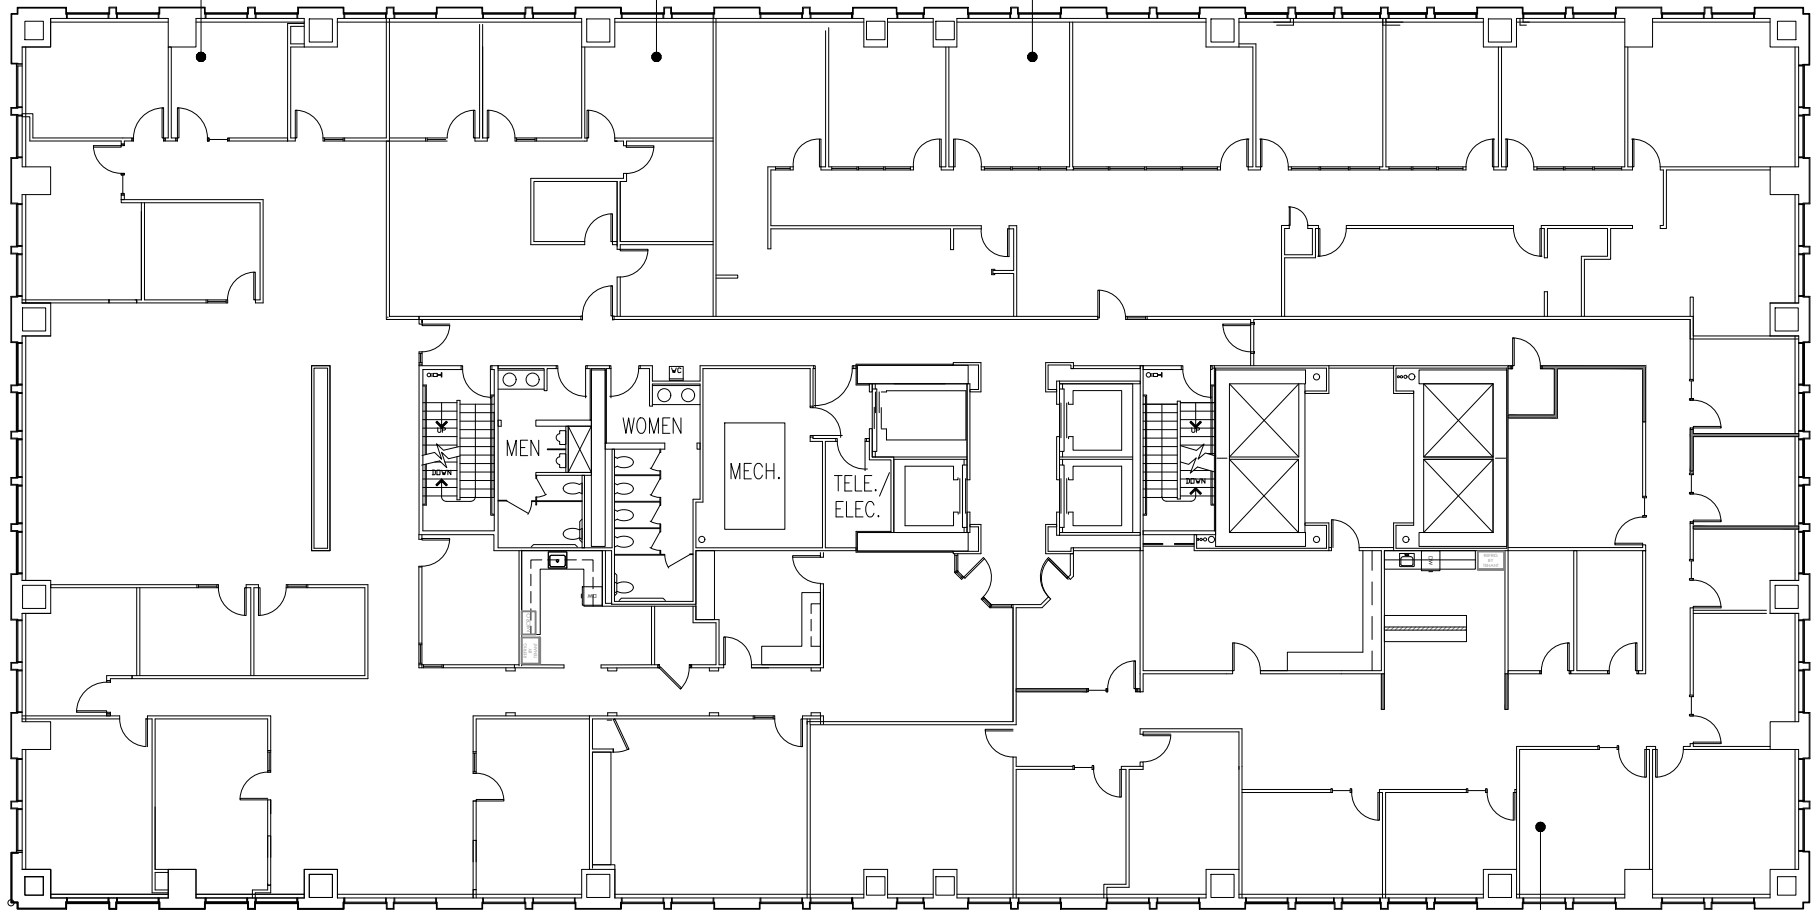

AVAILABLE
SUITE 1010
6,760 RSF

AVAILABLE
SUITE 1050
1,372 RSF

AVAILABLE
SUITE 1000
4,380 RSF

NCIGF
SUITE 1020
5,400 RSF

10TH FLOOR

300 NORTH MERIDIAN | INDIANAPOLIS, IN 46204