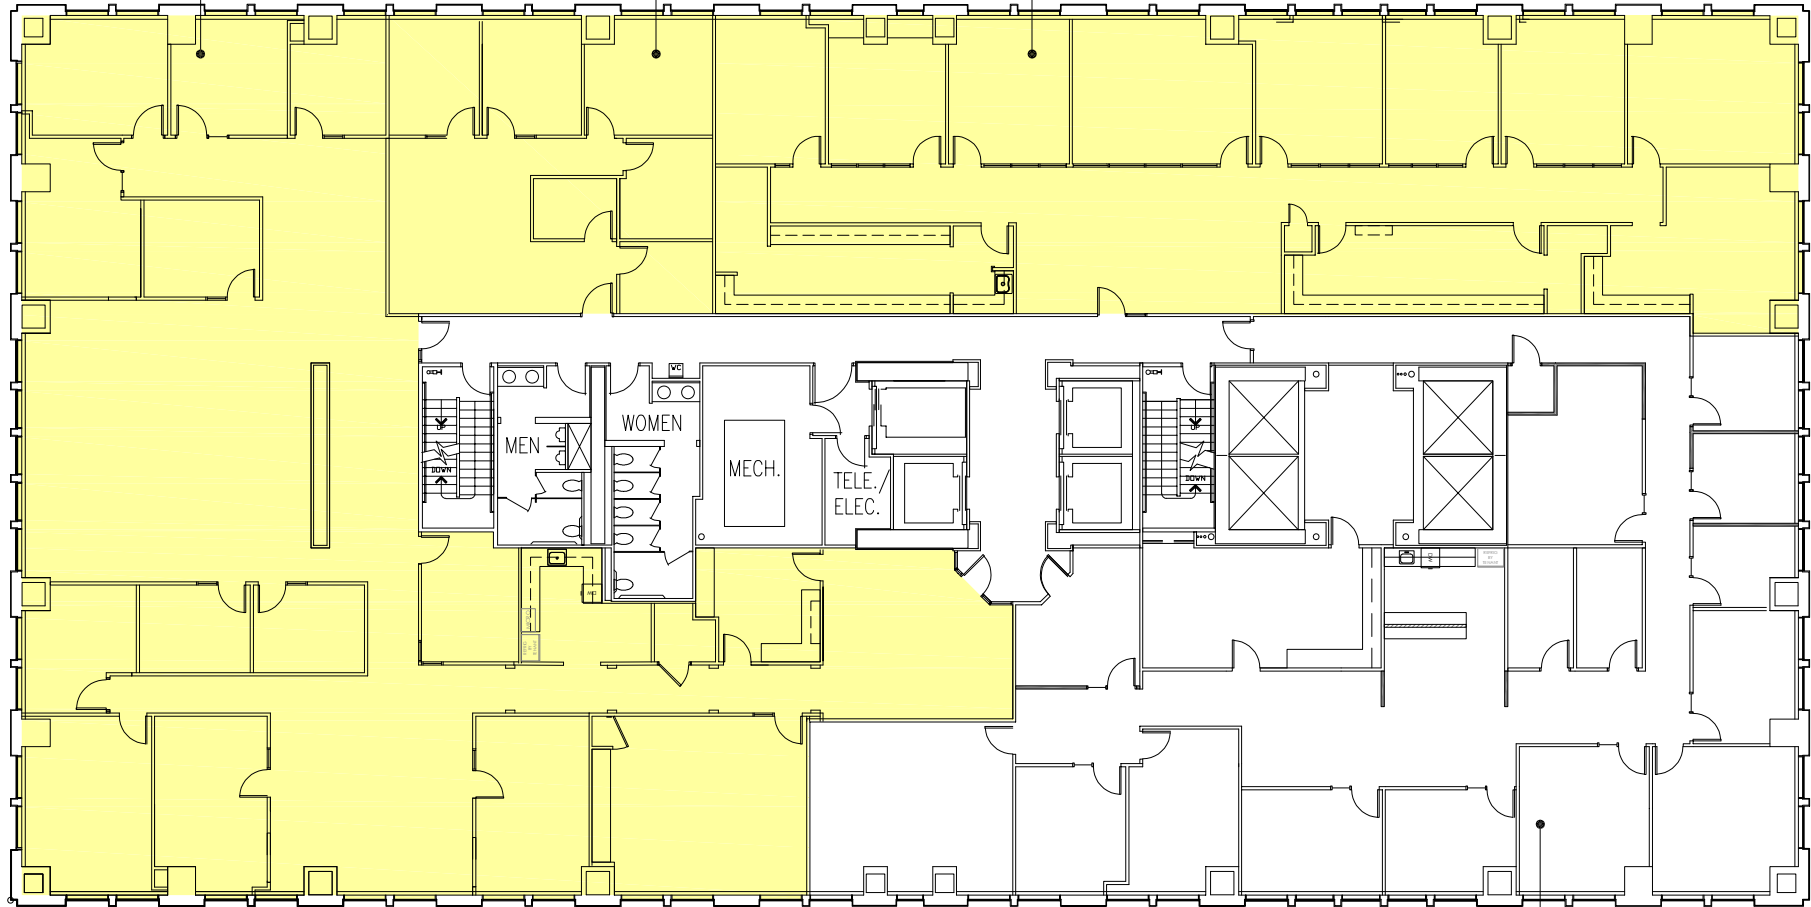

AVAILABLE
SUITE 1010
6,760 RSF

AVAILABLE
SUITE 1050
1,372 RSF

AVAILABLE
SUITE 1000
4,380 RSF

NCIGF
SUITE 1020
5,400 RSF

10TH FLOOR

300 NORTH MERIDIAN | INDIANAPOLIS, IN 46204

SCALE: NTS

DATE: 05.19.26