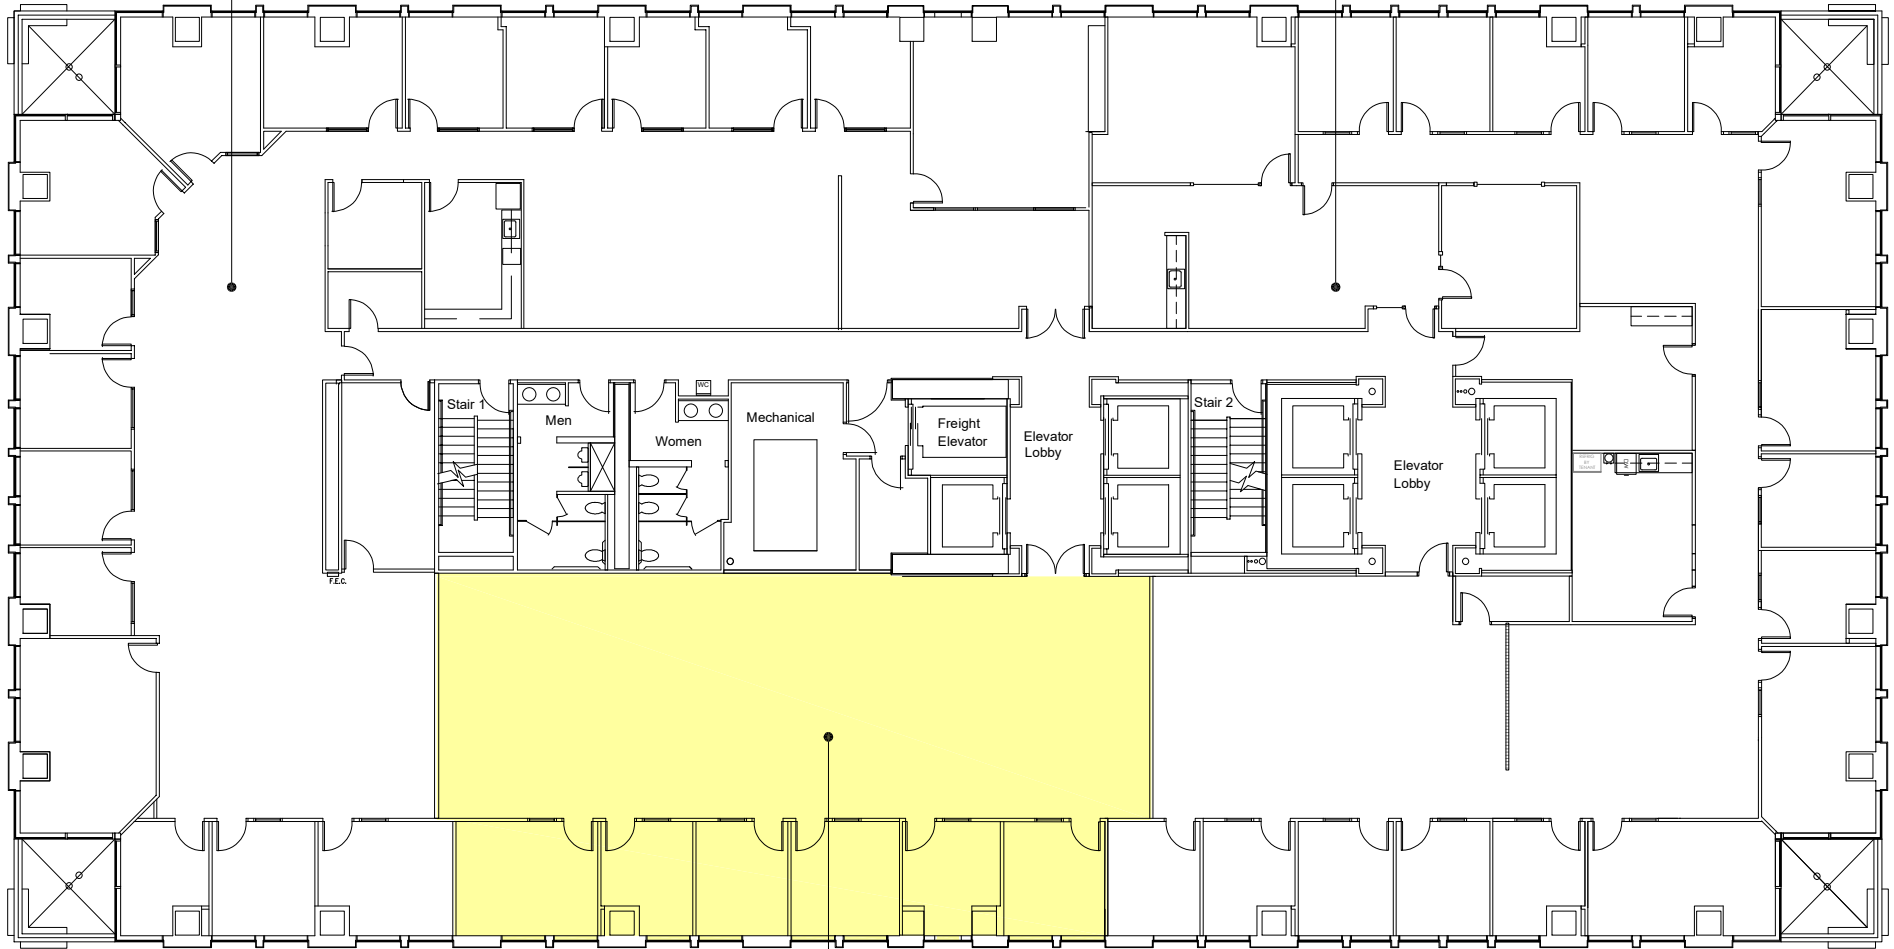

WELLS FARGO

SUITE 1600
7,063 RSF

GUTWEIN LAW

SUITE 1650
7,009 RSF

AVAILABLE

SUITE 1625
3,146 RSF

16TH FLOOR

300 N. MERIDIAN | INDIANAPOLIS, IN 46204