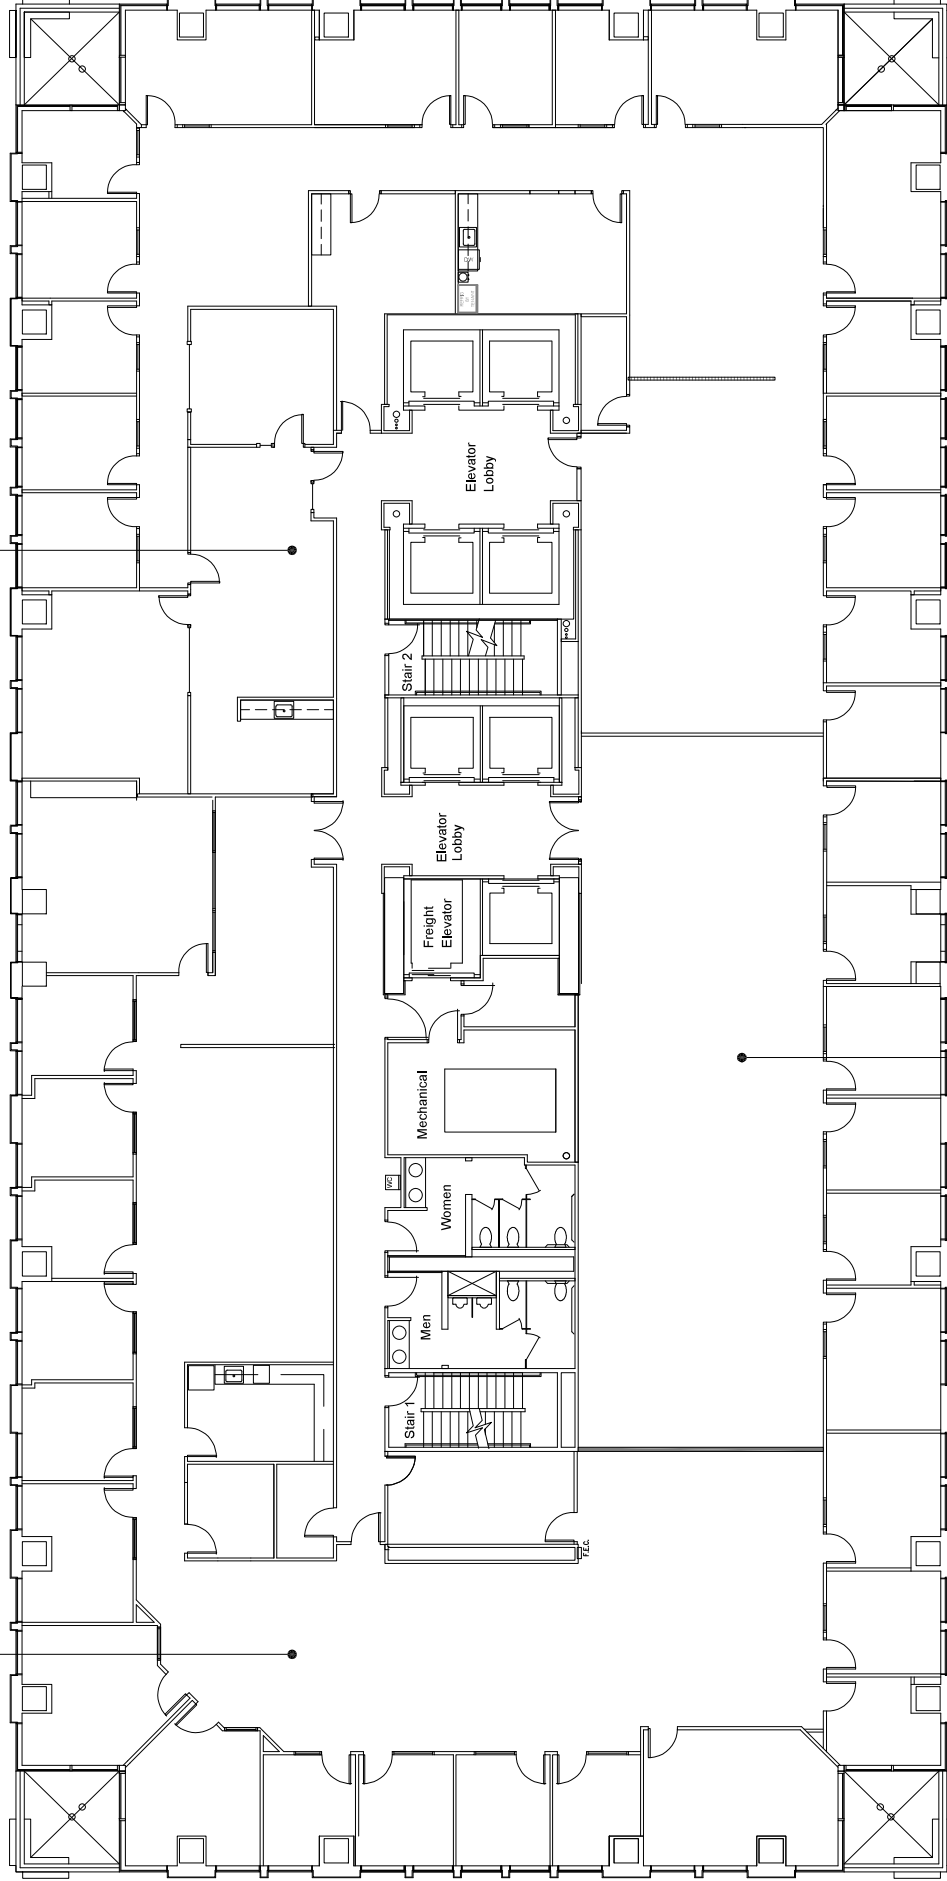

WELLS FARGO

SUITE 1600
7,063 RSF

SKO

SUITE 1650
7,009 RSF

AVAILABLE

SUITE 1625
3,146 RSF

16TH FLOOR