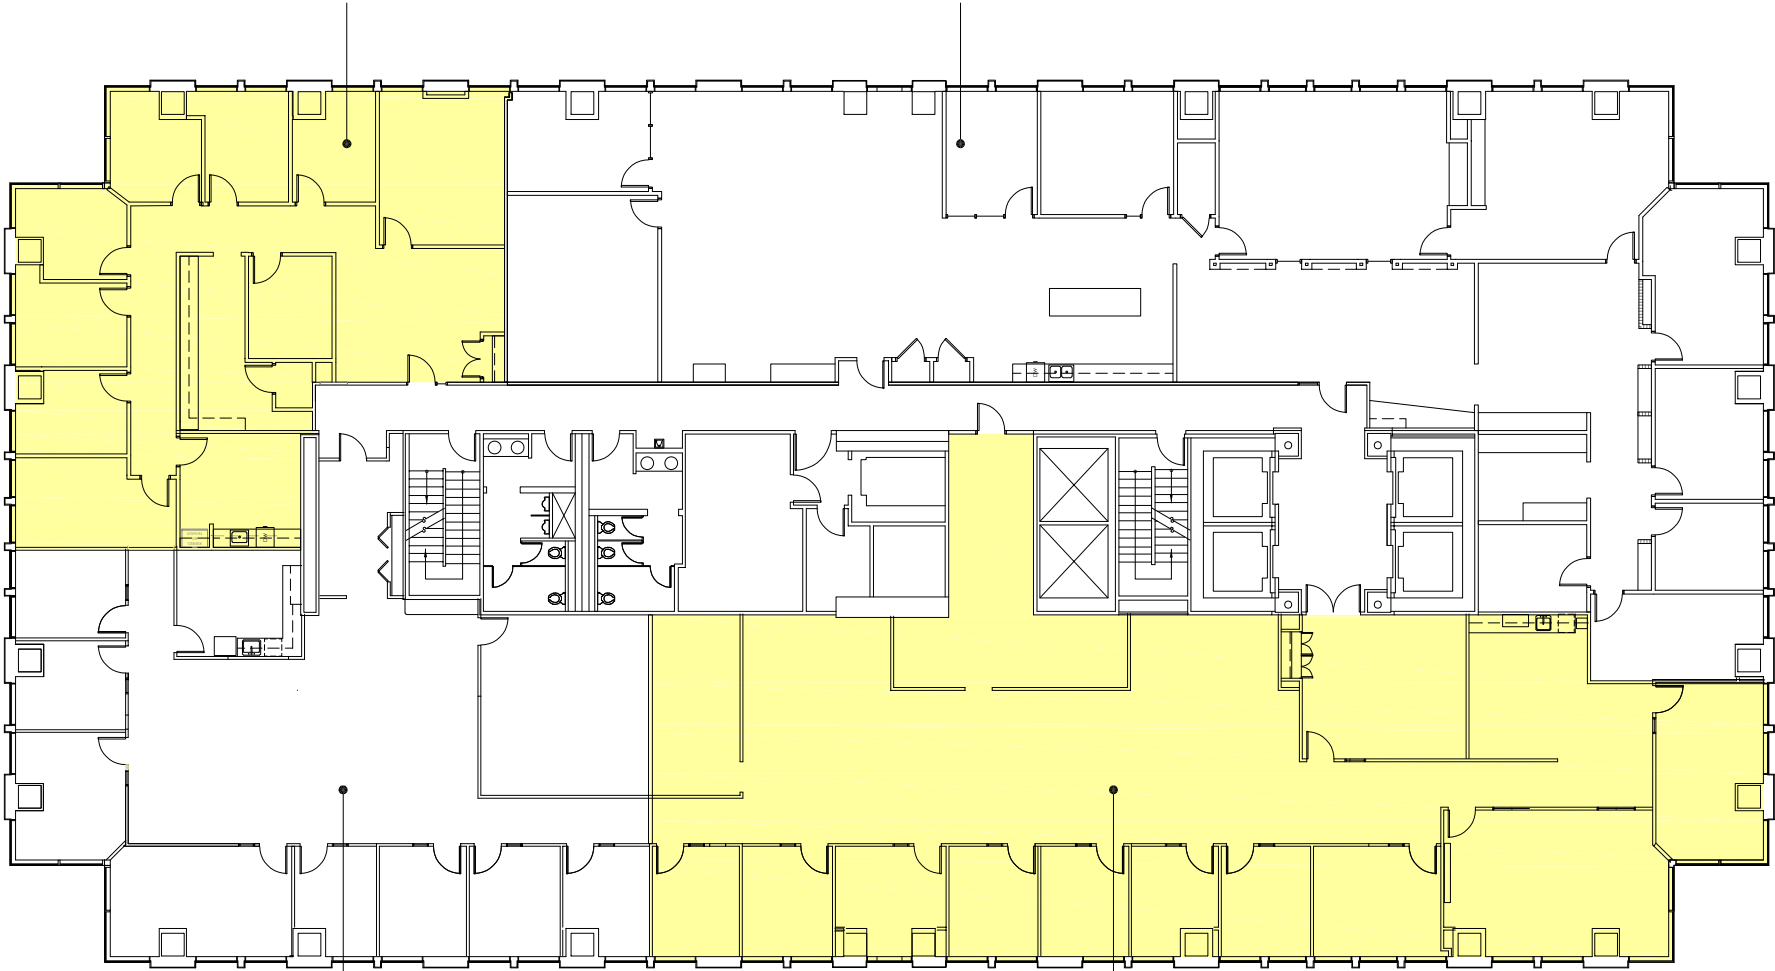

AVAILABLE
SUITE 1720
2,592 RSF

HIGH POINT GLOBAL
SUITE 1750
6,213 RSF

CERTUS
SUITE 1710
3,457 RSF

AVAILABLE
SUITE 1700
5,306 RSF

17TH FLOOR

300 N. MERIDIAN | INDIANAPOLIS, IN 46204

DATE: 05.19.26
SCALE: NTS