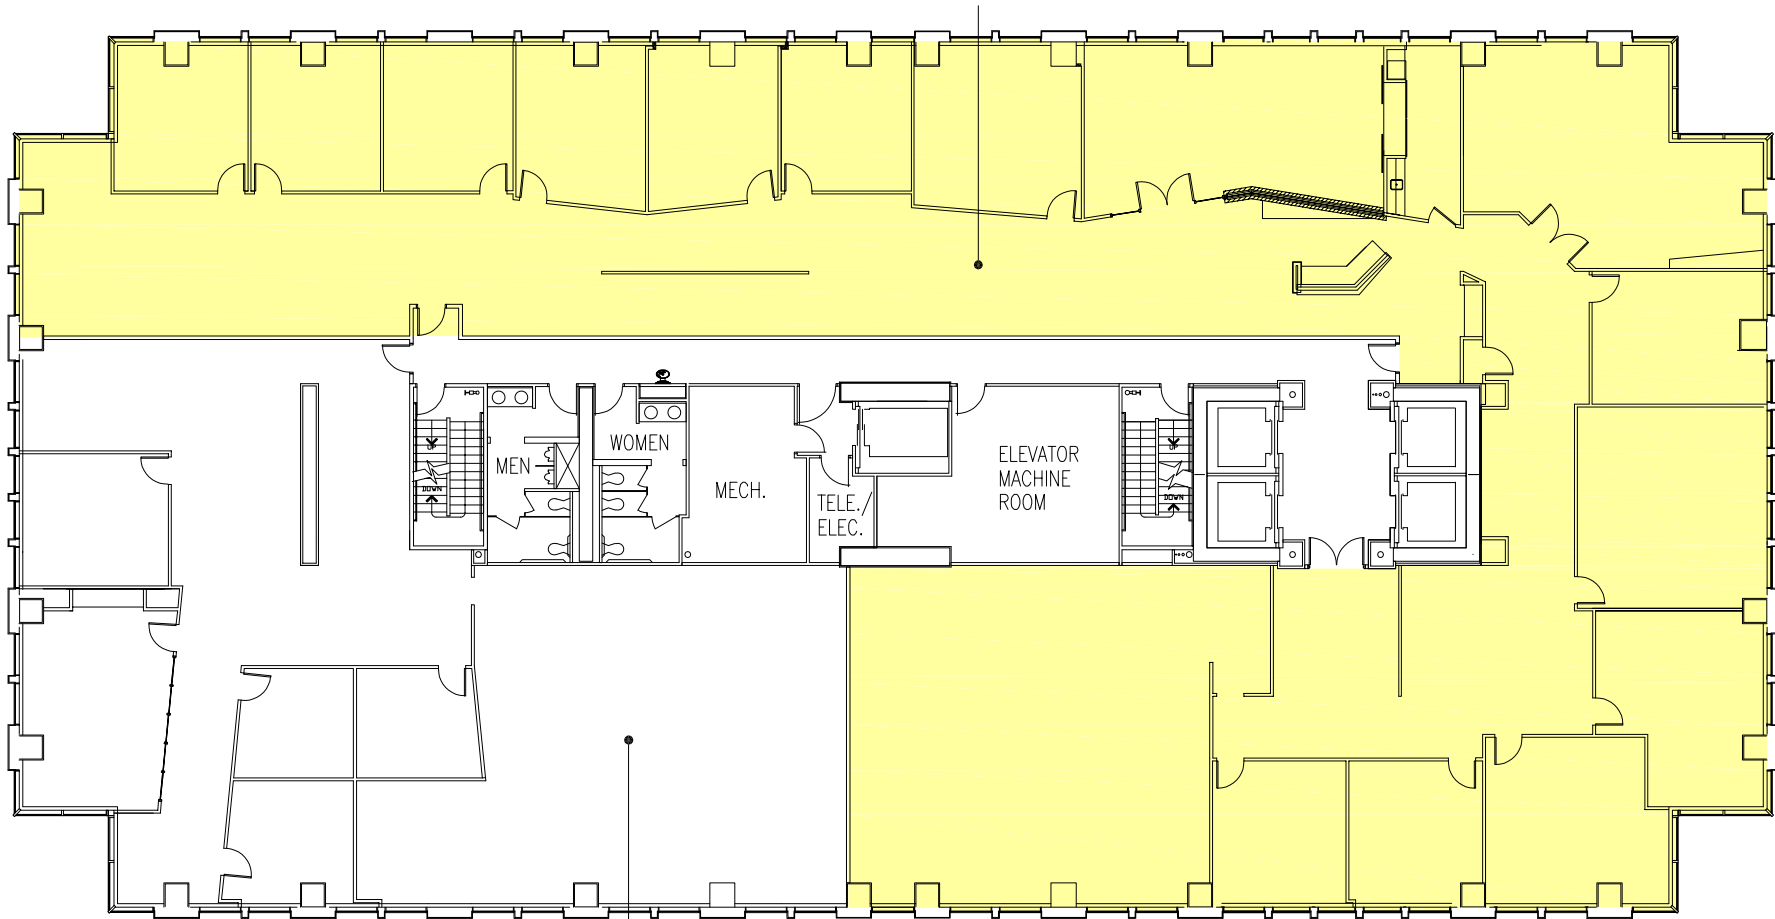

**AVAILABLE**  
SUITE 1800  
12,016 RSF

**FAEGRE**  
SUITE 1850  
5,018 RSF

# 18TH FLOOR

300 N. MERIDIAN | INDIANAPOLIS, IN 46204

DATE: 05.19.26  
SCALE: NTS