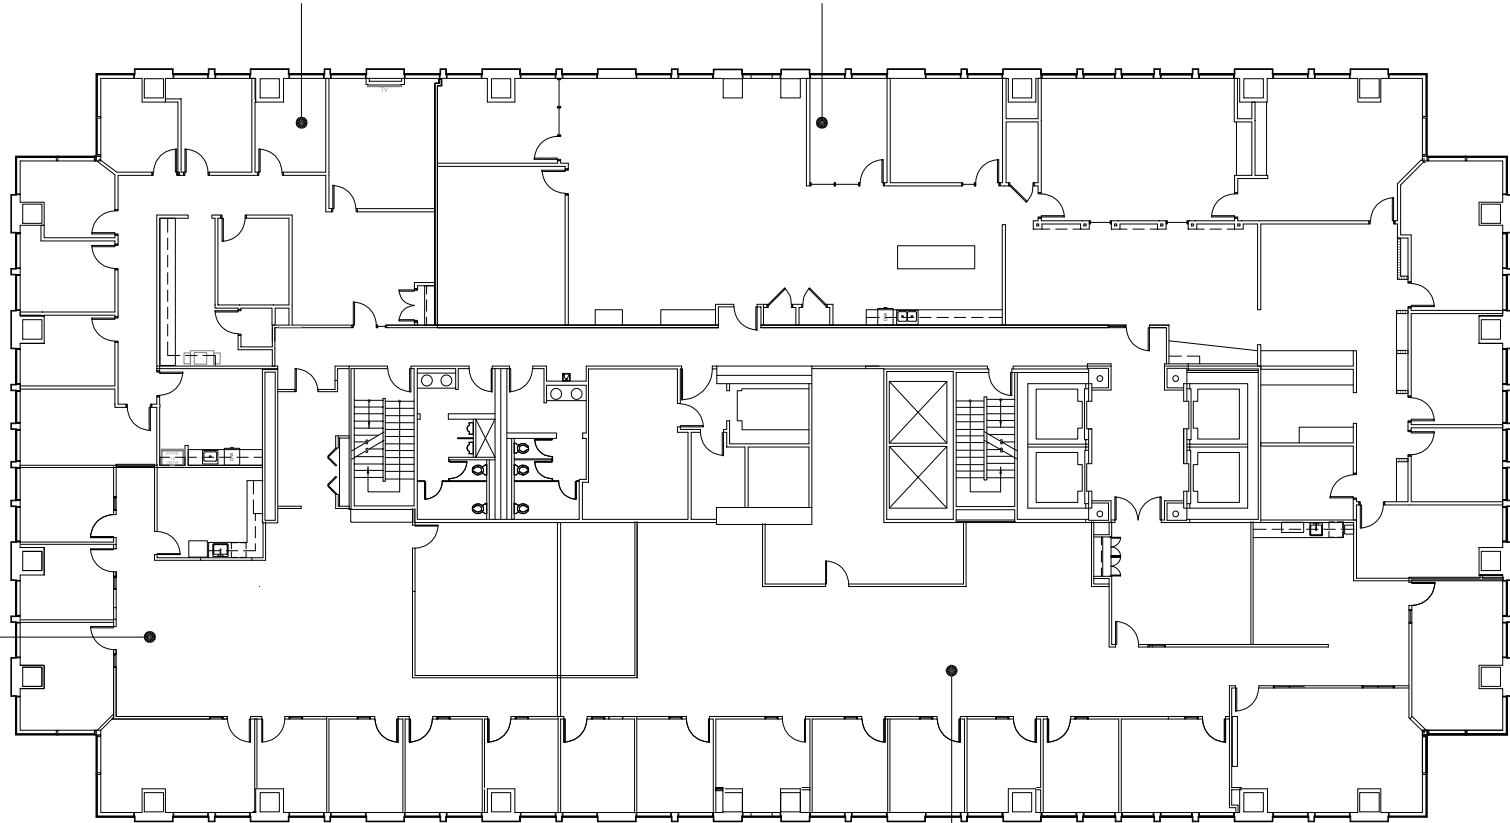

**MUTUAL OF
AMERICA**
SUITE 1720
2,592 RSF

HIGH POINT GLOBAL
SUITE 1750
6,213 RSF

CERTUS
SUITE 1710
3,457 RSF

AVAILABLE
SUITE 1700
5,306 RSF

17TH FLOOR

300 NORTH MERIDIAN
INDIANAPOLIS, INDIANA