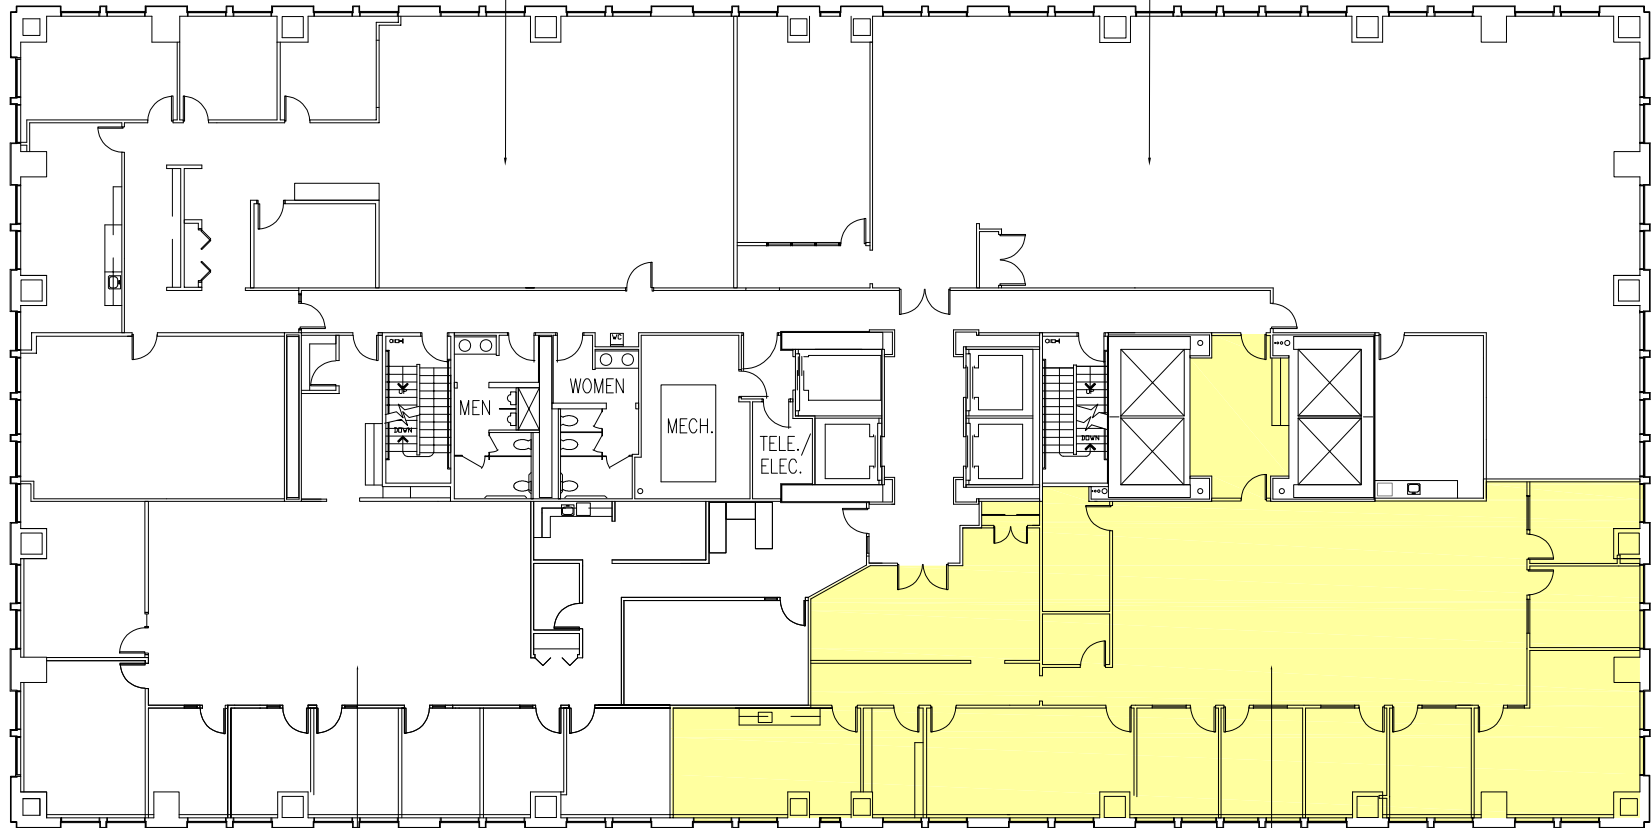

BIT-CO
SUITE 910
4,078 RSF

HOOCKET
SUITE 920
4,938 RSF

PREMIER CAPITAL
SUITE 990
4,092 RSF

AVAILABLE
SUITE 950
4,692 RSF

9TH FLOOR

300 NORTH MERIDIAN | INDIANAPOLIS, IN 46204

SCALE: NTS

DATE: 05.19.26