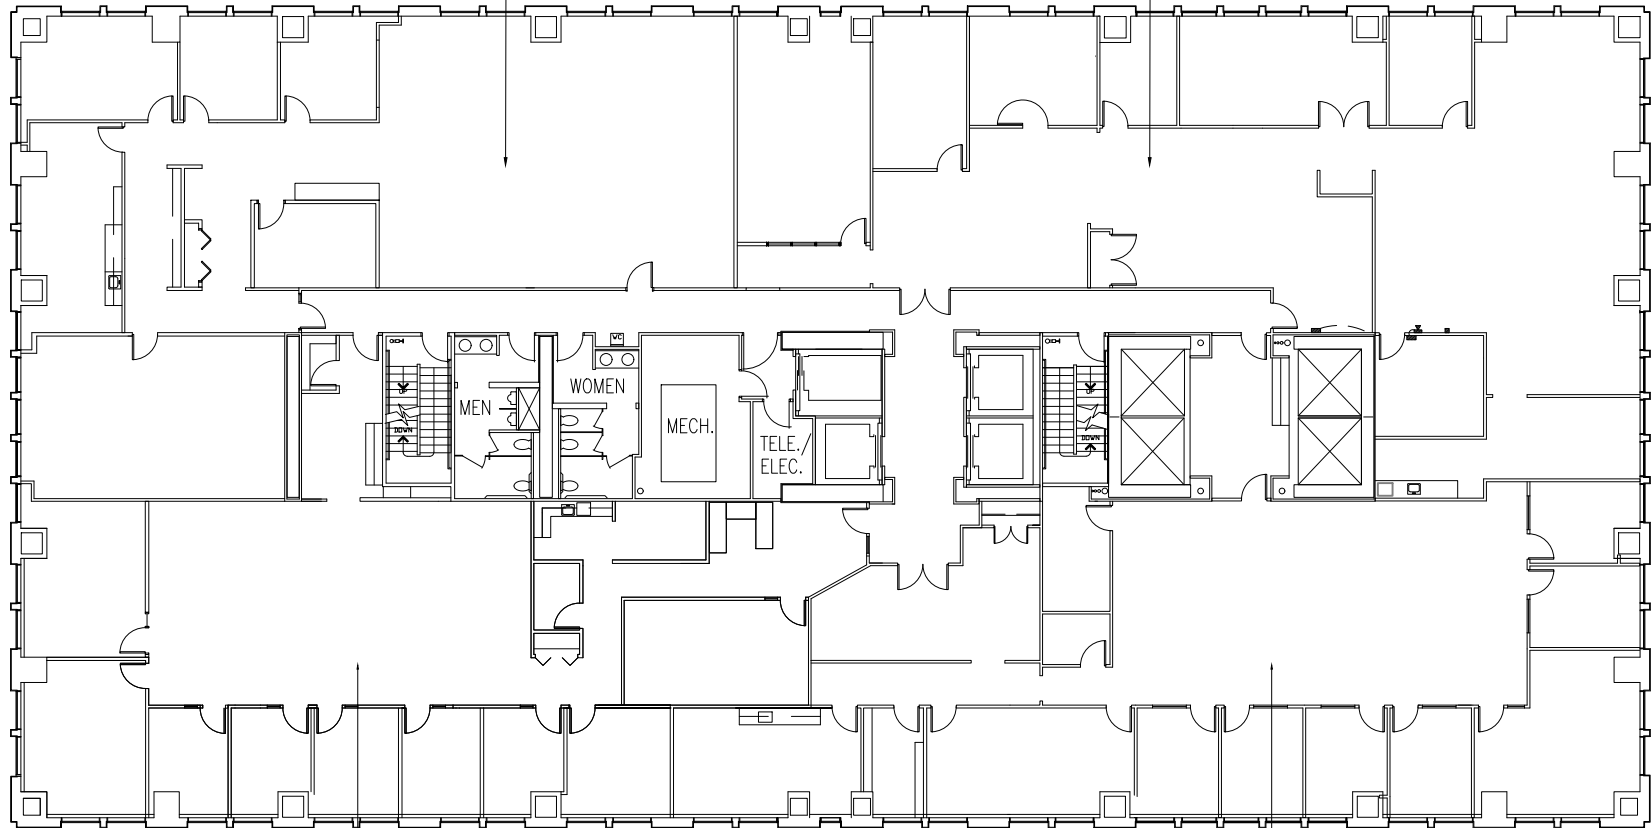

BIT-CO
SUITE 910
4,078 RSF

AVAILABLE
SUITE 920
4,938 RSF

PREMIER CAPITAL
SUITE 990
4,092 RSF

AVAILABLE
SUITE 950
4,692 RSF

9TH FLOOR

300 NORTH MERIDIAN | INDIANAPOLIS, IN 46204

DATE: 02.14.24
SCALE: NTS