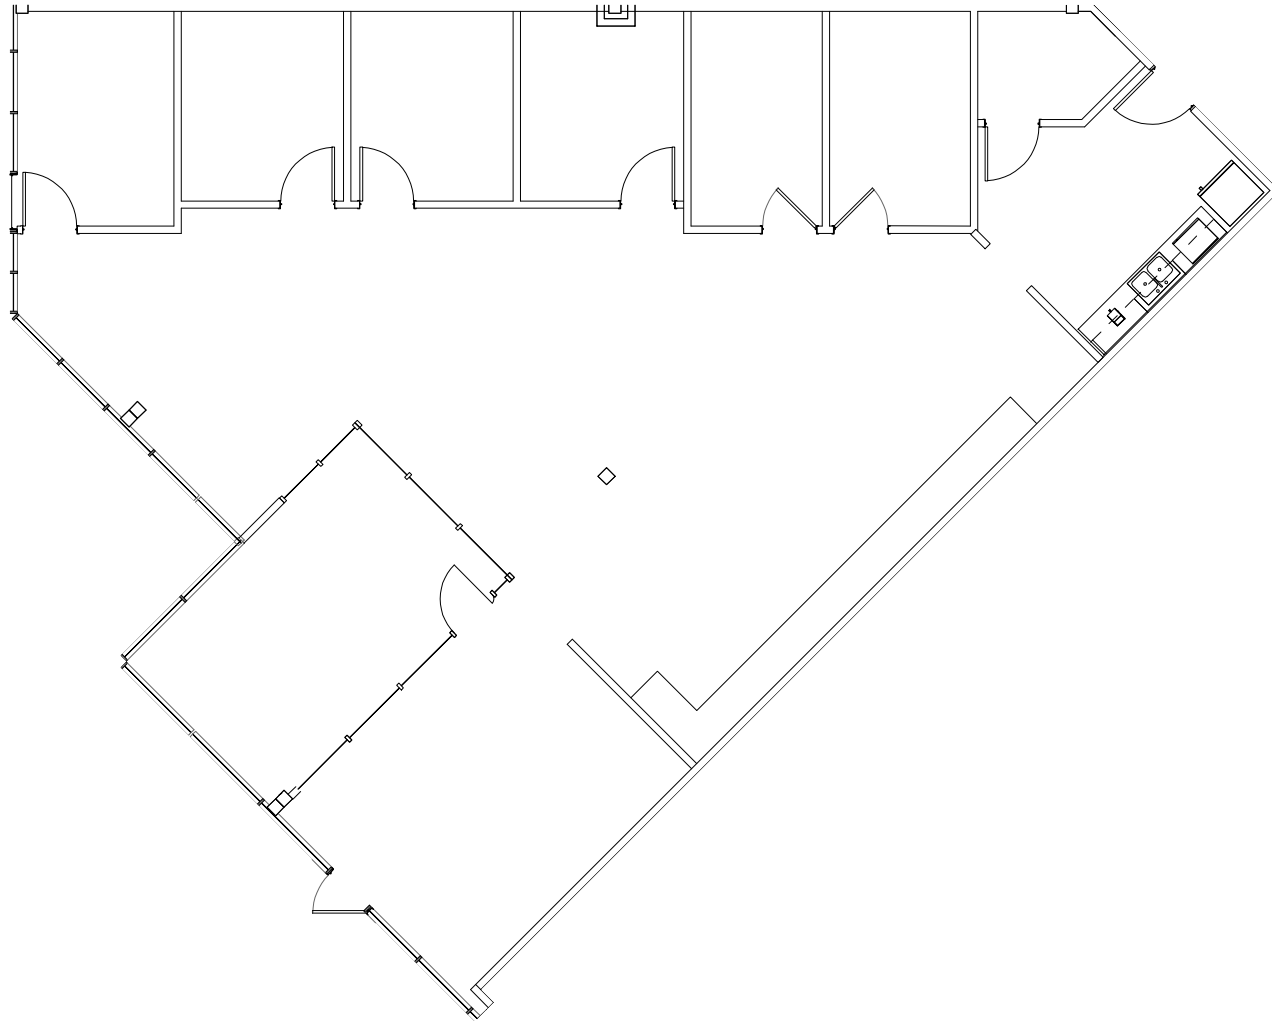

KEY PLAN

NOT TO SCALE

SUITE 112 1ST FLOOR

11711 NORTH PENNSYLVANIA STREET
CARMEL, INDIANA

schott design
www.schottdesign.com

SCALE: NOT TO SCALE

2,678 RENTABLE SQ. FT.
DATE: 02.02.24